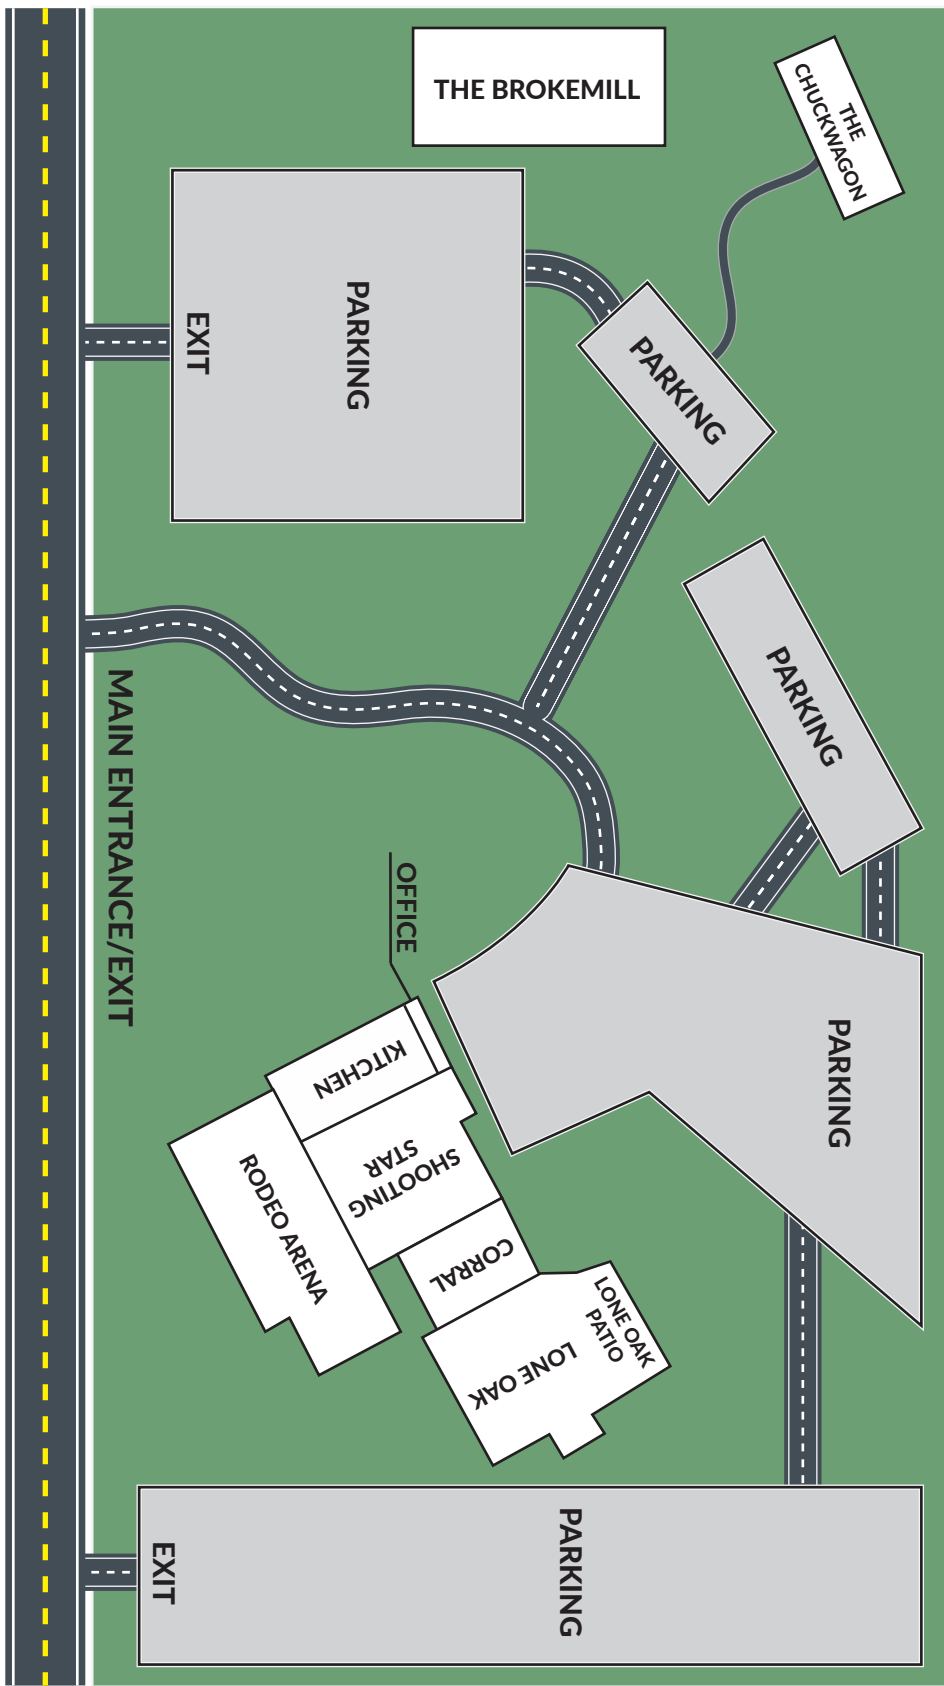

# PEDROTTIS RANCH AERIAL LAYOUT

TO BANDERA ROAD

FM 1560 N

TO 1604